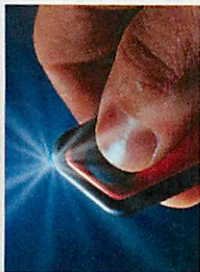

Still So Bright It's Visible for Over a Mile — So Good It's Guaranteed for a Lifetime of Light!

Just press Sapphire's Softtouch Switch, and a brilliant beam gives you luminous light wherever you need it. Ingenious white-crystal

LED lasts for over 100,000 hours of use; draws a miniscule amount of current. So the permanent, lithium button cells literally give you a lifetime of light!

Forged aluminum body is shock proof, and highly water resistant — you can't destroy it! And in the unlikely event Sapphire ever fails, for *any* reason, the manufacturer will replace it free of charge, for your lifetime. Choose from colors at right, red or green, or USA Flag.